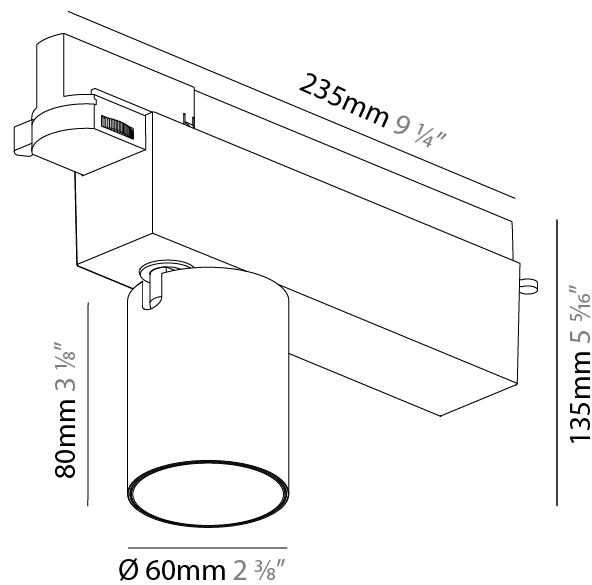

PHYSICAL

Shape: Cylinder
Diameter (mm): 60
Diameter (in): 2 3/8
Length (mm): 235
Length (in): 9 1/4
Height (mm): 135
Height (in): 5 5/16
Light Distribution: Adjustable / Direct
Weight (kg): 0.7
Weight (lbs): 1.54
Installation Requirement: Track or profile system
Fixture Finish: SSR / BKV / CWI / CRY / HAB / UFT / ITA / RUA / FTG / MYG / LOD / PUS / FRO / FUP / KIA / POP / BLS / SPG / MEY / GOH / GUM / CHC / COM / ABZ / JAG / OBR / MOS / ROR
Fixture Material: Aluminum Die Cast

ELECTRICAL

Lamp Type: LED (Zhaga Standard)
Input Wattage (W): 12 / 15
Total Output Wattage (W): 10.8 / 13.5
Dimming: Tri-Mode (Non-Dimming and Phase Dimming (120Vac only) and 0-10V Dimming)
Driver Included: Yes
Driver Location: Integrated
Driver Type: Constant Current - Universal
Driver Class: Class 2
Input Voltage (V): 120 - 277
Constant Current (MA): 350

LED

Number of LEDs: 1
Color Temperature (°K): 2700 / 3000 / 3500 / 4000
Max. Delivered Lumen (lm): 520 / 580 / 627 / 640
Nominal Lumen (lm): 960 / 1070 / 1156 / 1180
CRI: >90 CRI
Lamp Life (hrs): 50000
Upon Request: Special Color Temperature Special Led

OPTICAL

Beam Angle: 8
Adjustability: Rotational 340°; Tilt 90°
Upon Request: Special Beam Angles

RATINGS AND CERTIFICATIONS

Certified By: Certified for North American Standards
IP rating: IP20

PROJECT
TYPE
SPECIFIER
QUANTITY
DATE